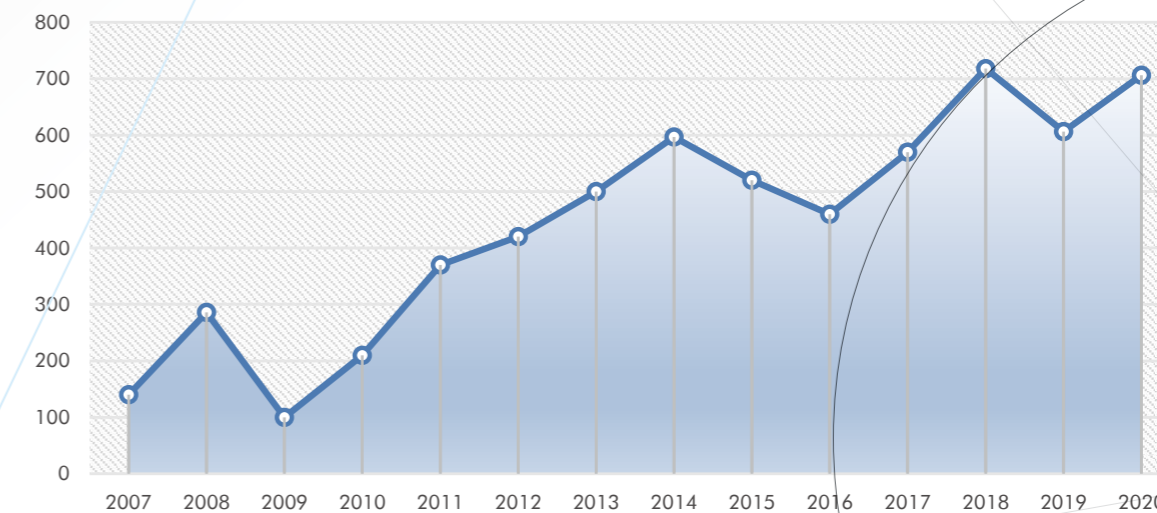

Turnover

Million USD

HISTORY

发展历程

- CUMIC Steel Limited was founded.
 - Shanghai Operation Center was put into operation.
 - Moved to Anxin Business Plaza, Shanghai with an upgraded office.
 - China Union Material (Shanghai) Co., Ltd was founded.
 - Optimized enterprise management system and organizational structure for the first time.
 - Utilized an ERP system to upgrade the business operation system.
 - Moved to City Center, Shanghai with an upgraded office.
 - Reached a new high of annual sales volume at approximate 100,000 MT.
 - Released the new logo that fully embodies the customer-focused, professional and reliable spirits of CUMIC.
 - Celebrated the 10th anniversary of CUMIC with the "10 Years' Journey, A Fresh Start" events.
 - Implemented enterprise organizational restructuring for the second time to start the all-round strategic transformation of globalization.
 - Moved to The Place, Shanghai with an upgraded office.
 - CUMIC PTE. LTD. was founded.
 - United effectively to face the COVID-19 pandemic and achieved steady development.
 - Celebrated the 15th anniversary of CUMIC.
 - ISO 9001:2015 certification approved by SGS.
- 2006**
- 中联物产有限公司成立。
 - 上海运营中心于上海-现代交通商务大厦投入运营。
- 2008**
- 办公室升级扩展，入驻上海-安信商业广场。
- 2009**
- 中联恒业（上海）国际贸易有限公司成立。
- 2010**
- 第一次企业组织架构调整，运营管理体系优化。
- 2011**
- 启用ERP管理系统，进一步提升企业综合管理能力。
- 2012**
- 办公室升级扩展，入驻上海-虹桥上海城。
- 2014**
- 年度交易量近100万吨。
- 2015**
- 启用全新企业标志，充分体现中联物产聚焦客户、专业稳健的精神。
- 2016**
- 中联物产有限公司成立十周年，开展“十年感恩，梦想起航”系列活动。
- 2017**
- 第二次企业组织架构调整，全面开启全球化战略转型。
- 2018**
- 办公室升级扩展，入驻上海-虹桥南丰城新办公室。
- 2019**
- CUMIC PTE. LTD.成立。
- 2020**
- 团结一致有效应对COVID-19新冠疫情，在波动形势中仍取得稳健发展。
- 2021**
- 中联物产有限公司成立十五周年。
 - 由SGS审核通过ISO9001:2015认证。