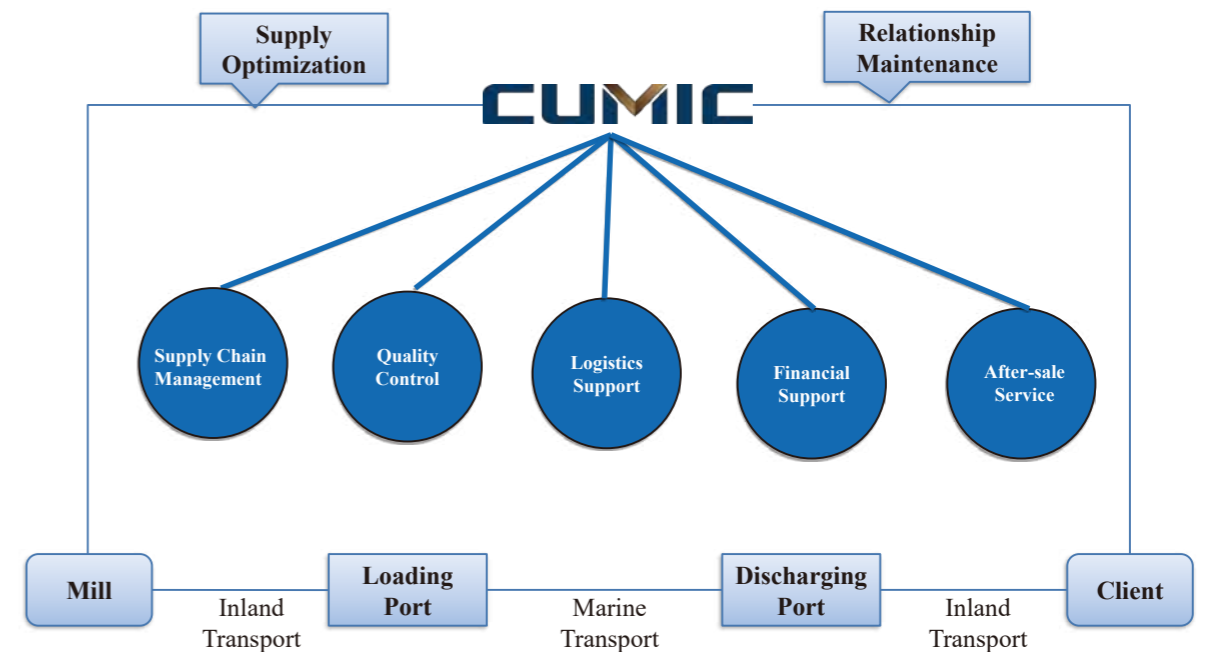

OUR SERVICES

我们的服务

Supply Program

CUMIC has many years of experience in steel trade industry. We have established a long-term cooperative relationship with over 100 mills making our supply steady and reliable. On this basis, we provide well-directed supply program for customers. First is to establish a unified order in connection with common customer demand in different markets to form scale procurement advantage and lower procurement costs; second, optimal supplier and cooperative partner are selected from many supplier mills to lower procurement costs; third, optimized supply combination is conducted in accordance with single customer demand order and combining advantages of different supplier mills to lower order procurement costs.

供应方案

中联物产在钢铁贸易行业拥有多年丰富的从业经验；与我们建立长期合作关系的工厂超过200家，供应稳健、可靠。在此基础上，我们为客户提供针对性的供应方案，一是针对不同市场的客户共性需求，汇集成一订单，形成规模采购优势，降低采购成本；二是在多家供应工厂中选择最优供应方，最优化合作选择，降低采购成本；三是针对单一客户需求订单，根据不同供应工厂的优势组合进行可能的组合供应，降低订单采购成本。