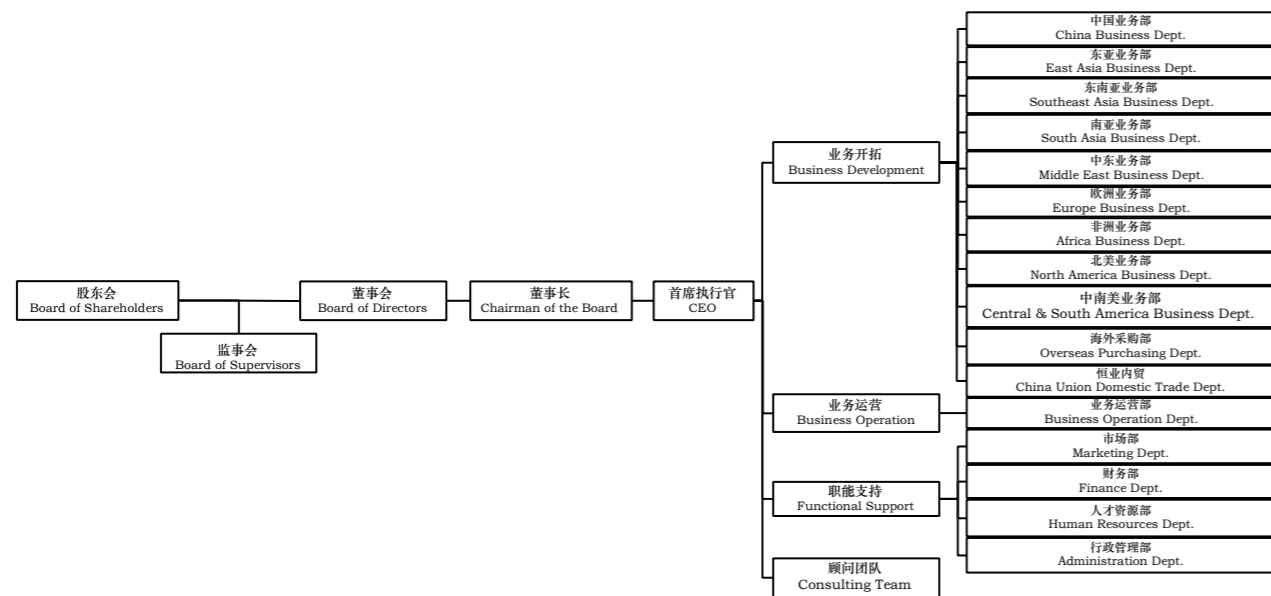

OUR TEAM

我们的团队

CUMIC is dedicated to creating a communicative and innovative team with close cooperation and professional efficiency. We attract the talent through reasonable compensation, fair opportunity for advancement to guarantee CUMIC's competitive advantages in human resources. The company pays close attention to the development of employees. We provide opportunities of training and further learning annually in order to encourage employees to obtain new skills and knowledge in relevant fields. The company has introduced performance appraisal systems to set definite annual goal and accordingly measure performance of employees to ensure stable development of the company as a whole!

中联物产致力于打造一支紧密合作、专业高效、沟通与创新的团队。我们通过合理的薪资、公平的晋升机会来吸引最好的人才，以此保证中联物产在人力资源上的竞争优势。公司关注员工的成长，我们每年都会提供培训和学习的机会，以此鼓励员工在相关领域获取新技能、知识。公司引进了绩效考核制度设置明确的年度目标，并据此衡量员工的表现，以保证公司整体的稳定发展！

OUR SERVICES

我们的服务

Supply Program

CUMIC has many years of experience in steel trade industry. We have established a long-term cooperative relationship with over 100 mills making our supply steady and reliable. On this basis, we provide well-directed supply program for customers. First is to establish a unified order in connection with common customer demand in different markets to form scale procurement advantage and lower procurement costs; second, optimal supplier and cooperative partner are selected from many supplier mills to lower procurement costs; third, optimized supply combination is conducted in accordance with single customer demand order and combining advantages of different supplier mills to lower order procurement costs.

供应方案